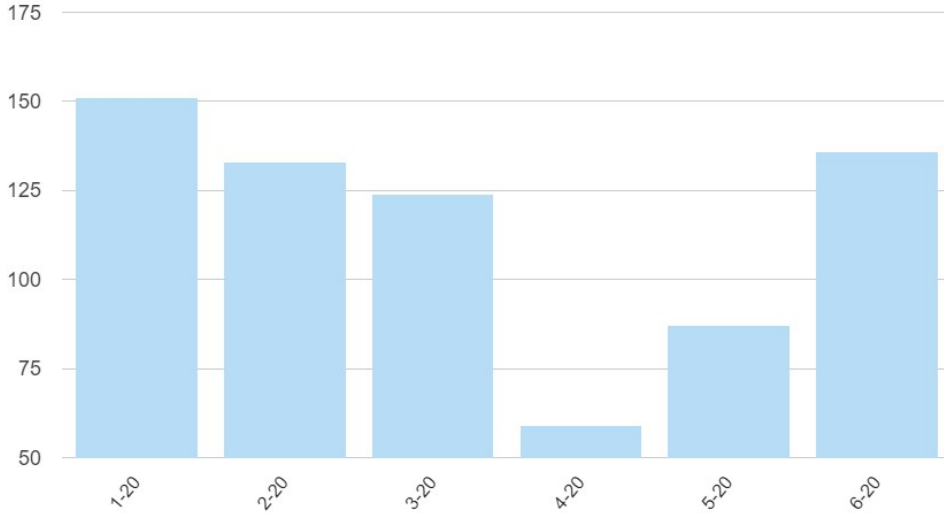

FLIGHT SUMMARY

FLIGHTS PER MONTH

MONTH/YEAR

FLIGHTS

1/2020	151
2/2020	133
3/2020	124
4/2020	59
5/2020	87
6/2020	136

CARSON TOP MANUFACTURERS

MANUFACTURERS	# FLIGHTS	TOTAL FLIGHT HOURS	EST FUEL BURN (GAL)
CESSNA	359	415.1	59,903
PILATUS	98	120.8	7,103
BEECH	66	96.2	8,092
SOCATA	43	69.3	4,292
BOMBARDIER	27	22.4	7,194
PIPER	21	40.8	2,041
MITSUBISHI	19	16.6	1,245
DASSAULT	18	32.5	8,719
EMBRAER	11	9.2	2,093
ROCKWELL	8	8.1	647